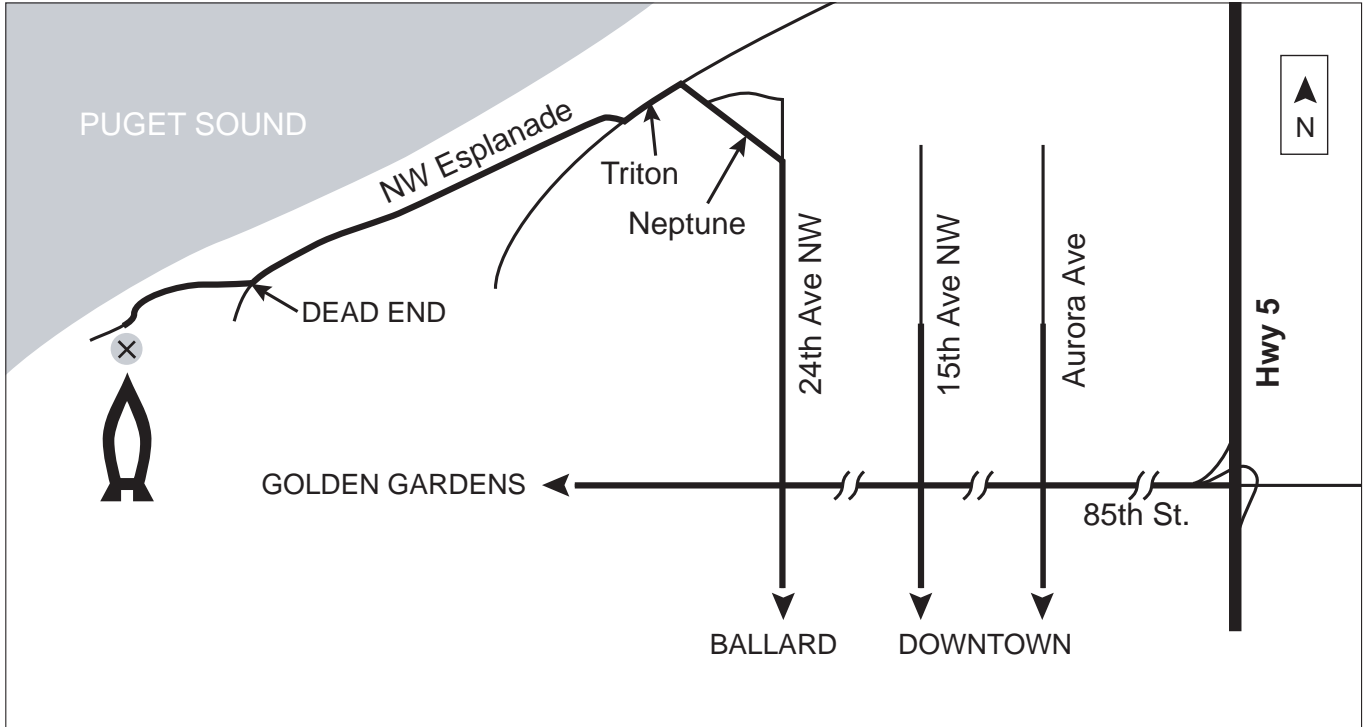

# Directions to the Lab

## DRIVING DIRECTIONS

Atomic Design Lab, Inc.  
3239 NW Esplanade  
Seattle, WA 98117-2626  
**206 / 957.6000**

- > **Hwy 5** North or South to **85th St** exit
- > Follow 85th St. West to **24th Ave NW** (R)
- > Follow 24th Ave NW down hill to **Neptune** (L)
- > Appx. one block to water on **Triton Dr** (L)
- > First (R) on **Esplanade**
- > Follow Esplanade – veer to **dead end**, down hill, through sharp s-curve, first house on (L)

**ATOMIC DESIGN LAB**